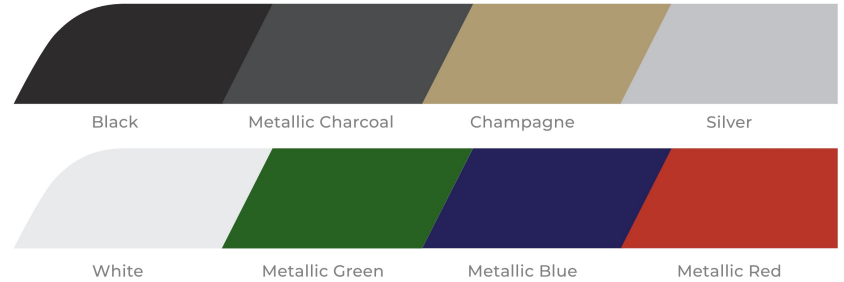

ADVENT 2 | ADVANCEDEV™

GENERAL

COLOR

SEATS

Standard:

Gray

Custom:

Carbon Fiber