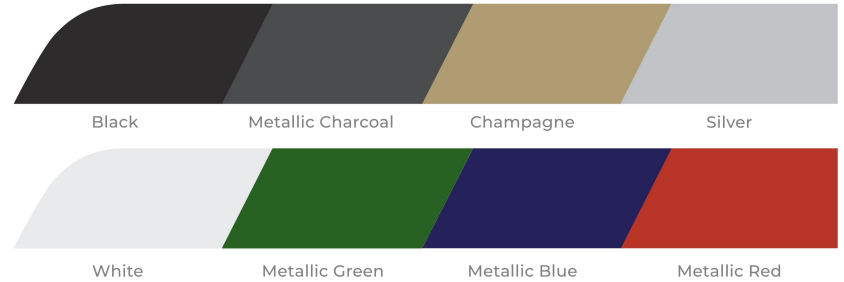

GENERAL

COLOR

SEATS

Standard:

Gray

Custom:

Carbon Fiber

Saddle