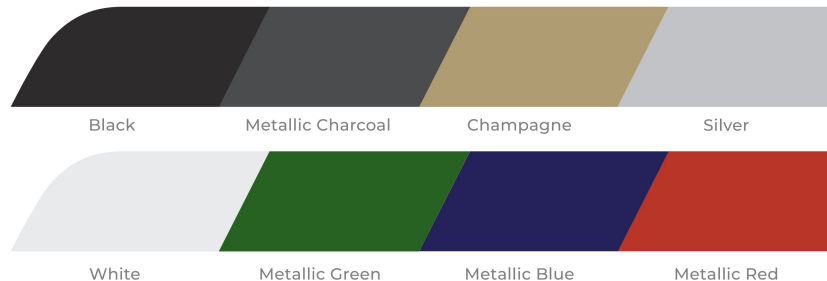

### COLOR

### SEATS

Standard:

Gray

Custom:

Carbon Fiber

Saddle